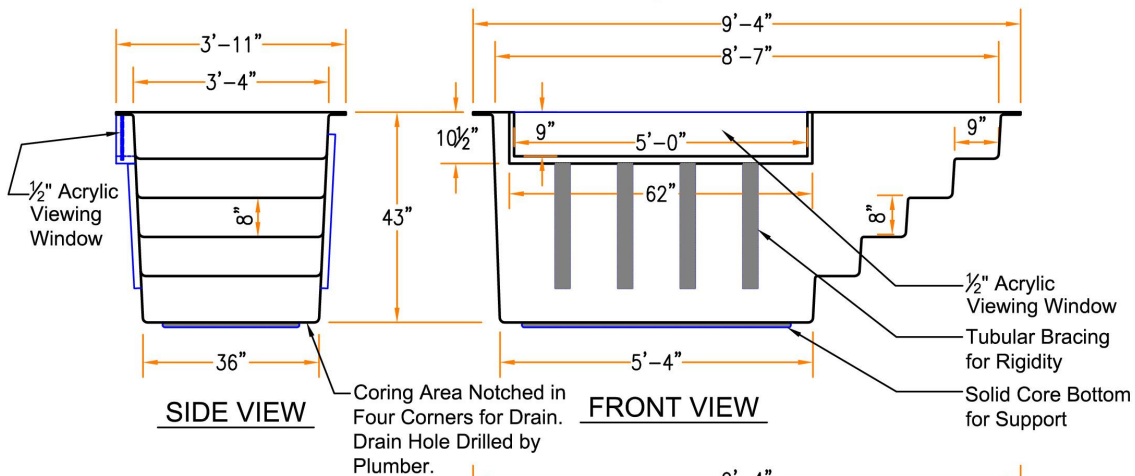

## Model 11-B-R

### Baptistry Info.

Width: 3'-11"  
 Length: 9'-4"  
 Depth: 43"  
 Water Capacity: 475 gal.  
 Unit Weight: 240 lb. Dry  
 Recommended Heater:  
 PBH 5.5 kw / EZ Fill 750 / Drain and  
 overflow  
 Available In Blue, White or Bone

### Note:

All interior corners are rounded for safety.

Drains can be Located in Either of the Four Corners

Drawings are property of Fiberglass Unlimited, Inc.; Dimensions may change slightly to accommodate manufacturing.