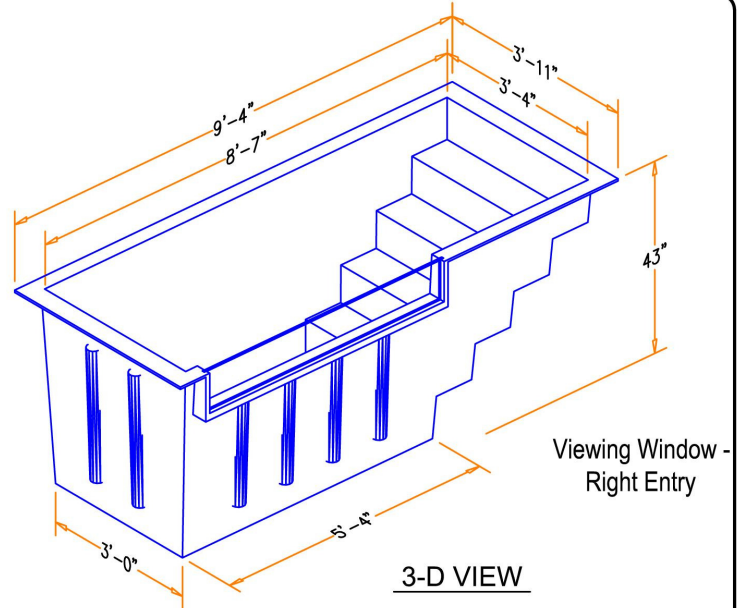

ChurchOutlet.com

Model 11-B-R

Baptistry Info.

Width: 3'-11"
Length: 9'-4"
Depth: 43"
Water Capacity: 475 gal.
Unit Weight: 240 lb. Dry
Recommended Heater:
PBH 5.5 kw / EZ Fill 750 / Drain and
overflow
Available In Blue, White or Bone

Window is Optional

Note:

All interior corners are rounded for safety.