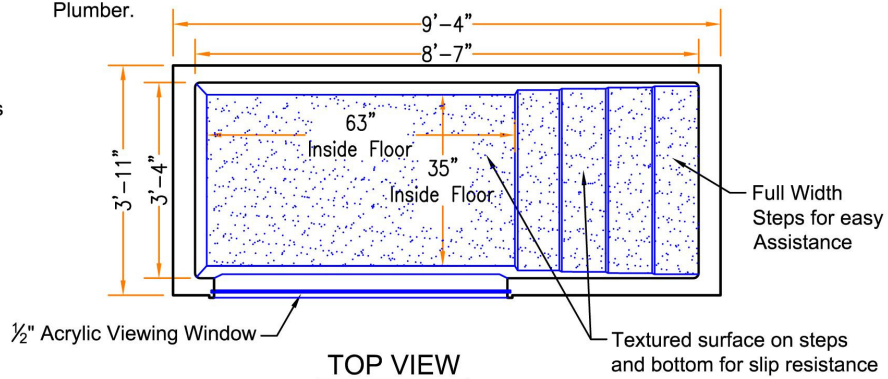

### Baptistry Info.

Width: 3'-11"  
 Length: 9'-4"  
 Depth: 43"  
 Water Capacity: 475 gal.  
 Unit Weight: 240 lb. Dry  
 Recommended Heater:  
 PBH 5.5 kw / EZ Fill 750 / Drain and  
 overflow  
 Available In Blue, White or Bone

\*\*\*Window is Optional\*\*\*

### Note:

All interior corners are rounded for safety.

Drains can be Located in Either of the Four Corners

Drawings are property of Fiberglass Unlimited, Inc.; Dimensions may change slightly to accommodate manufacturing.